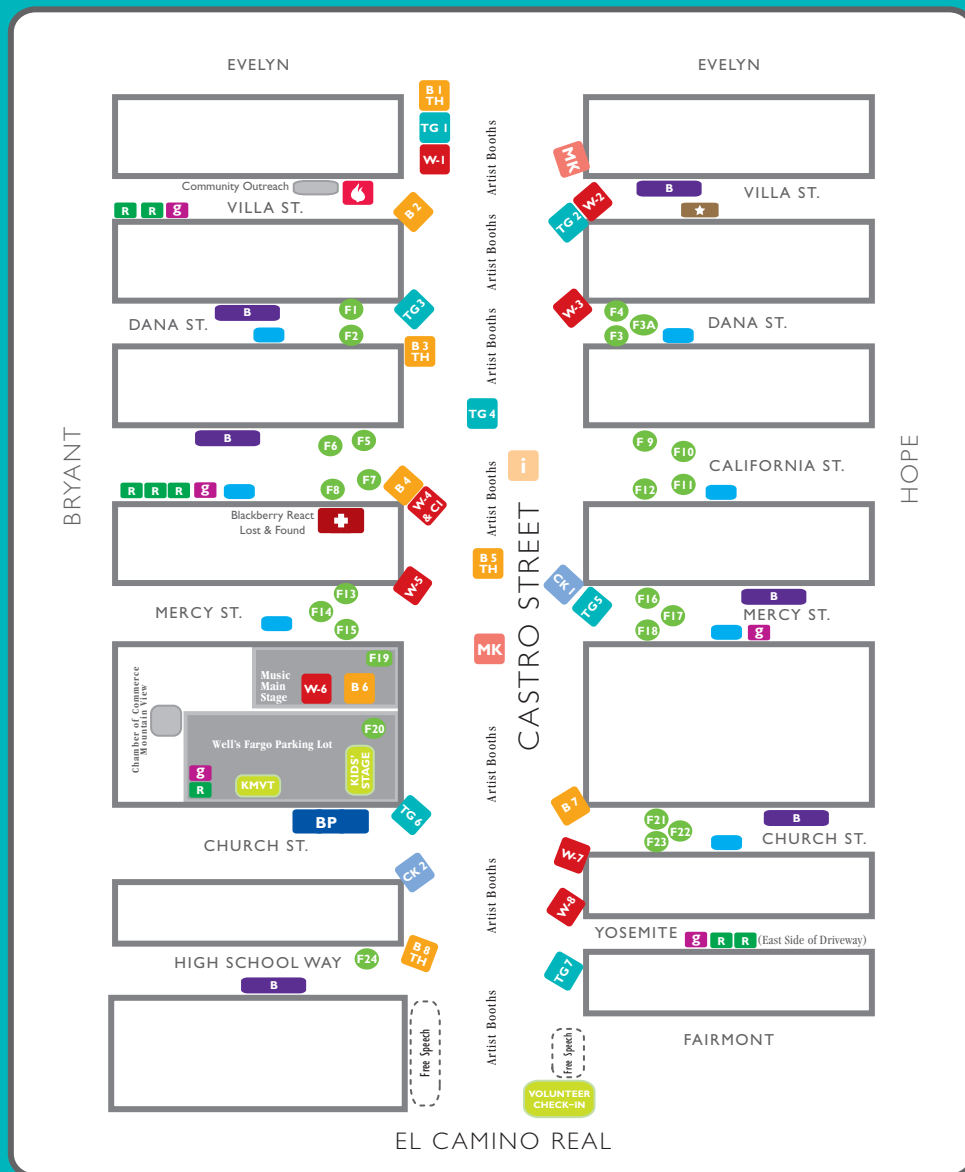

THE CHAMBER OF COMMERCE MOUNTAIN VIEW PRESENTS THE 37th Annual Mountain View ART & WINE FESTIVAL 2008

KEY

Beer	Margarita King	Wine	Fire Department	Info./Artist Booth
Food	Soda	Ticket/Glasses	Police Department	Restrooms
Recycling	Debris Box	Waste Water Tank	First Aid	Bicycle Parking

Food Vendors:

- F1 Oriental Cuisine Express .....Egg Rolls, Fried Chicken, Teriyaki Chicken, Rice
- F2 Armenian Trex Fraternity .....Beef And Lamb Kabobs, Lemonade
- F3 Hawaiian Snow Shave Ice .....Shaved Ice, Ice Cream, Root Beer Floats
- F3A California BBQ .....Chicken & Pork Kabobs Chicken Teriyaki Rice Bowls, Chicken Teriyaki Sandwich
- F4 Suitcase Ron's Kettle Korn .....Kettle Korn
- F5 Kiwanis Club .....Polish Sausage, Grilled Corn
- F6 Barrett's Old Fashioned Lemonade ..Freshly Squeezed Lemonade
- F7 The Fish Market Restaurant .....Shrimp Cocktail, Clam Chowder, Calamari Fritti
- F8 The Fish Market Restaurant .....Shrimp Cocktail, Clam Chowder, Calamari Fritti
- F9 California BBQ .....Chicken & Pork Kabobs Chicken Teriyaki Rice Bowls, Chicken Teriyaki Sandwich
- F10 Sonoma Teriyaki .....Fish, Prawns, Calamari & Garlic Fries
- F11 WOOF Frozen Fantasies .....Frozen Chocolate Dipped Fruit Kabobs Fruit Smoothies, Herbal Iced Tea
- F12 Lockeford Meat and Sausage .....Smoke Sausage On A Roll, Russian Gorman Brats, Lemonade
- F13 Lemoine Creperie .....Made-To-Order Crepes
- F14 Earthly Delights .....Chicken Sandwiches, BBQ Pork Sandwich, Garlic Fries
- F15 Olde Tyme Kettle Korn .....Kettle Korn
- F16 Willow Street Woodfired Pizza ....Fried Calamari, Garlic Fries, Fried Zuccine & Artichokes, Lemonade & Iced Tea
- F17 Thai Stick .....Chicken & Pork Stick, Chicken Rice Bowl, Chicken Wrap
- F18 Frankie, Johnnie and Luigi Too .....Cheese And Pepperoni Pizza
- F19 Baskin Robbins .....Ice Cream
- F20 Cotton Candy .....Cotton Candy/Popcorn
- F21 Moon River Corn Company .....Corn on the Cob, Baked Potato, Nacho Plate, Iced Tea, Lemonade
- F22 Uhuru Concessions .....Sausages, Fried Chicken, Fries, Iced Tea
- F23 Lyman's Waffle Cones .....Smoothies, Shakes, Frozen Lemonade, Root Beer Floats
- F24 Amici's East Coast Pizza .....Pizza By-The-Slice

Wine & Champagne:

- W-1 Crane Lake
- W-2 Forestville
- W-3 Salmon Creek
- W-4 Mont Pellier
- W-5 Bad Dog
- W-6 Hacienda
- W-7 Laurier
- W-8 Fat Cat
- C-1 Salmon Creek Brut Champagne

Beer:

- B-1 Tied House Cascade Amber and Honey Wheat Ale
- B-2 Stella Artois, Bass Ale, Shock Top Belgian White, Bud Light
- B-3 Tied House Cascade Amber and Honey Wheat Ale
- B-4 Stella Artois, Bass Ale, Shock Top Belgian White, Bud Light
- B-5 Tied House Cascade Amber and Honey Wheat Ale
- B-6 Stella Artois, Bass Ale, Shock Top Belgian White, Bud Light
- B-7 Stella Artois, Bass Ale, Shock Top Belgian White, Bud Light
- B-8 Tied House Cascade Amber and Honey Wheat Ale

Margarita King:

MK Villa & Castro, Mercy & Castro

Soda & Water:

CK 1-2 Soda Booths .....Pepsi, Diet Pepsi, Icelandic Glacial Natural Spring Water, Function Drinks

Miscellaneous: